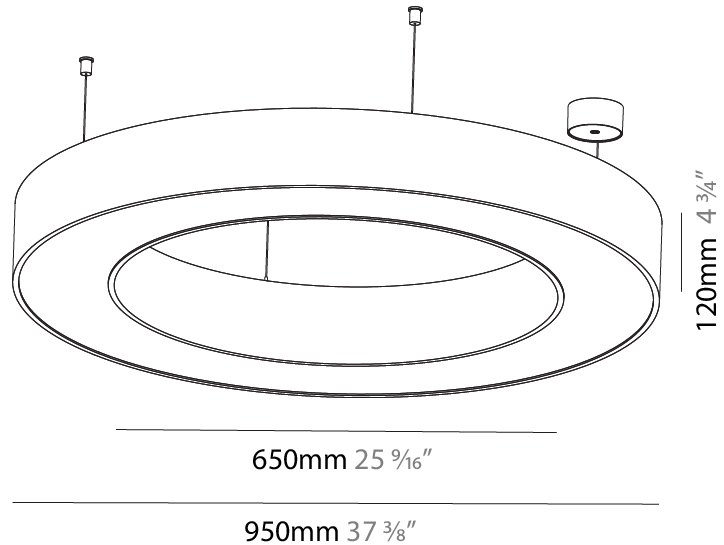

GENERAL

Series: Glorious
Subseries: Glorious
Brand: Prolicht
Division: Architectural
Mounting Type: Suspension
Mounting Location: Ceiling
Subcategory: Ambient

PHYSICAL

Shape: Round
Diameter (mm): 950
Diameter (in): 37 ⁷/₈
Height (mm): 120
Height (in): 4 ³/₄
Max. Overall Height (mm): 2120
Max. Overall Height (in): 83 ⁷/₁₆
Light Distribution: Direct
Weight (kg): 9.172
Weight (lbs): 20.22
Diffuser: [PMMA - Opal or Micro-Prism](#)
Fixture Finish: [SSR / BKV / CWI / CRY / HAB / UFT / ITA / RUA / FTG / MYG / LOD / PUS / FRO / FUP / KIA / POP / BLS / SPG / MEY / GOH / GUM / CHC / COM / ABZ / JAG / OBR / MOS / ROR](#)
Fixture Material: Aluminum

ELECTRICAL

Lamp Type: LED (Zhaga Standard)
Input Wattage (W): 45
Total Output Wattage (W): 36 / 28.8 (3500K)
Dimming: [Non-Dimming / Phase Dimming (120Vac only) / 0-10V Dimming](#)
Driver Included: Yes
Driver Location: Integrated
Driver Type: Constant Current
Driver Class: Class 2
Input Voltage (V): 120 - 277
Constant Current (MA): 350 / 900 (3500K)

LED

Color Temperature (°K): [3000 / 3500 / 4000](#)
Max. Delivered Lumen (lm): 4150 / 4302 / 4390
CRI: >80 CRI
Efficiency (%): 65
Lamp Life (hrs): 50000

OPTICAL

RATINGS AND CERTIFICATIONS

Certified By: Certified for North American Standards
IP rating: IP20